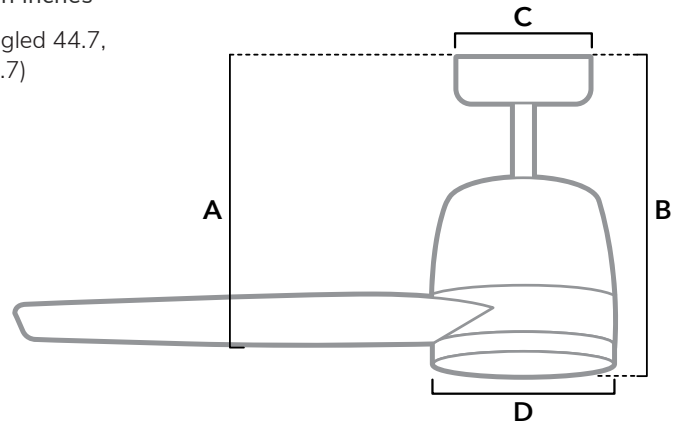

DIMENSIONS

Measured in inches

- A. 11.7 (Angled 44.7, Flush 11.7)
- B. 13.03
- C. 6.5
- D. 8.1

52606 | Matte Black Body with Matte Black Blades

ADDITIONAL FINISHES

52605 | Matte White Body with Matte White Blades

FAN SPECIFICATIONS

Motor Type	Reversible	Wire Length	Control Type	Downrod	Location	Blade #	Add'l Sizes
AC	YES	32" (24" Downrod)	Handheld Remote	3" Included	Indoor	3	N/A

AIRFLOW AND LIGHT SPECIFICATIONS

AVG Airflow	Airflow Efficiency	CFM High	Voltage	Bulbs Included	Output Per Bulb	Watts Per Bulb	Bulb Type	Base Type	LED Light Kit	CRI	CCT (Kelvins)	Dimmable
3226	72	4791	120v/60Hz	N/A	N/A	N/A	N/A	N/A	N/A	N/A	N/A	N/A